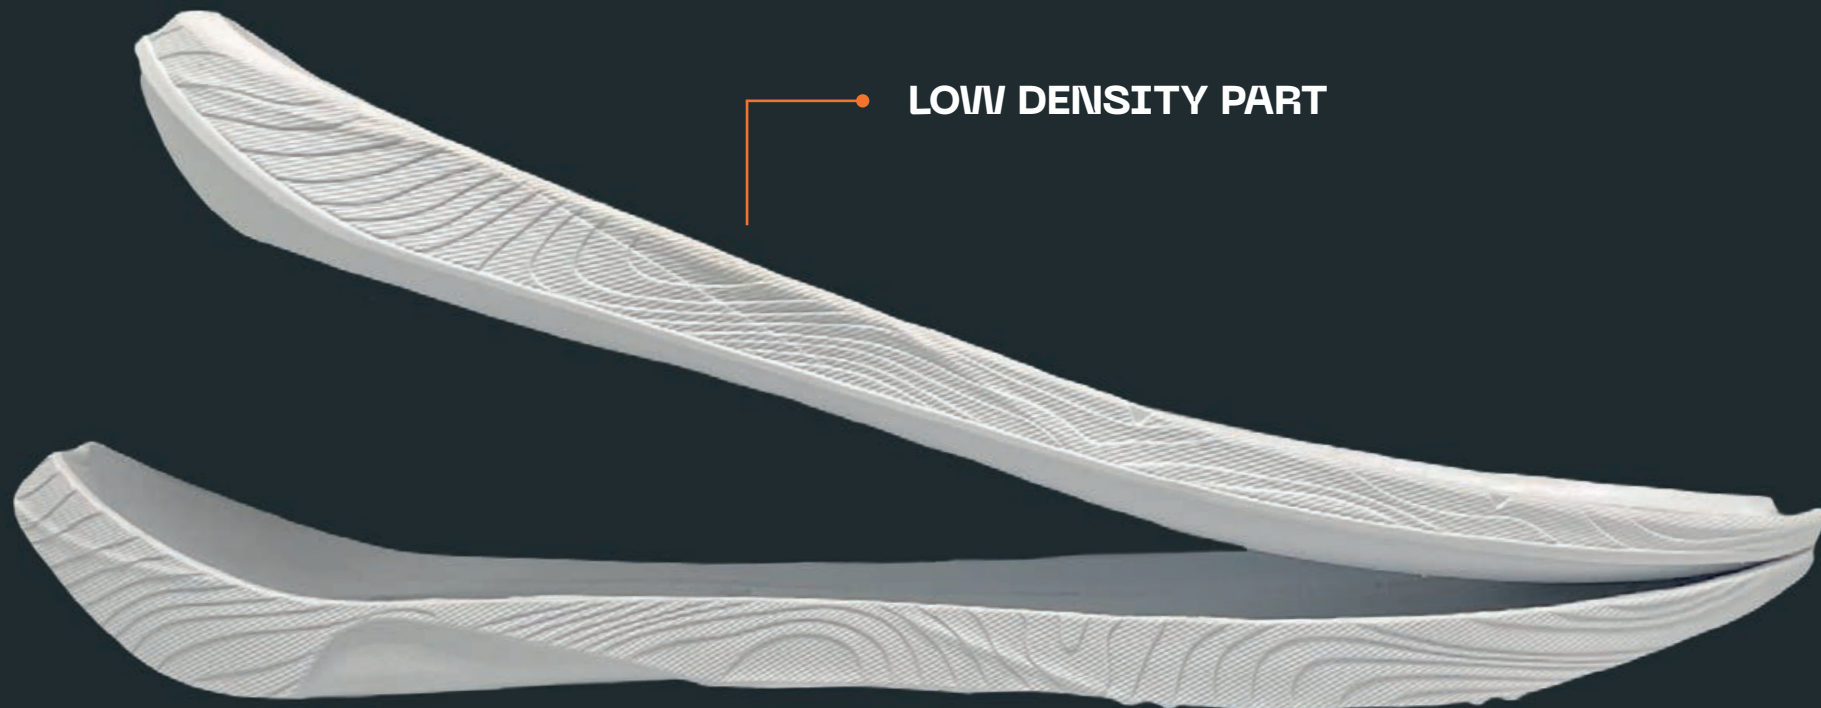

LOW DENSITY PART

HIGH DENSITY PART