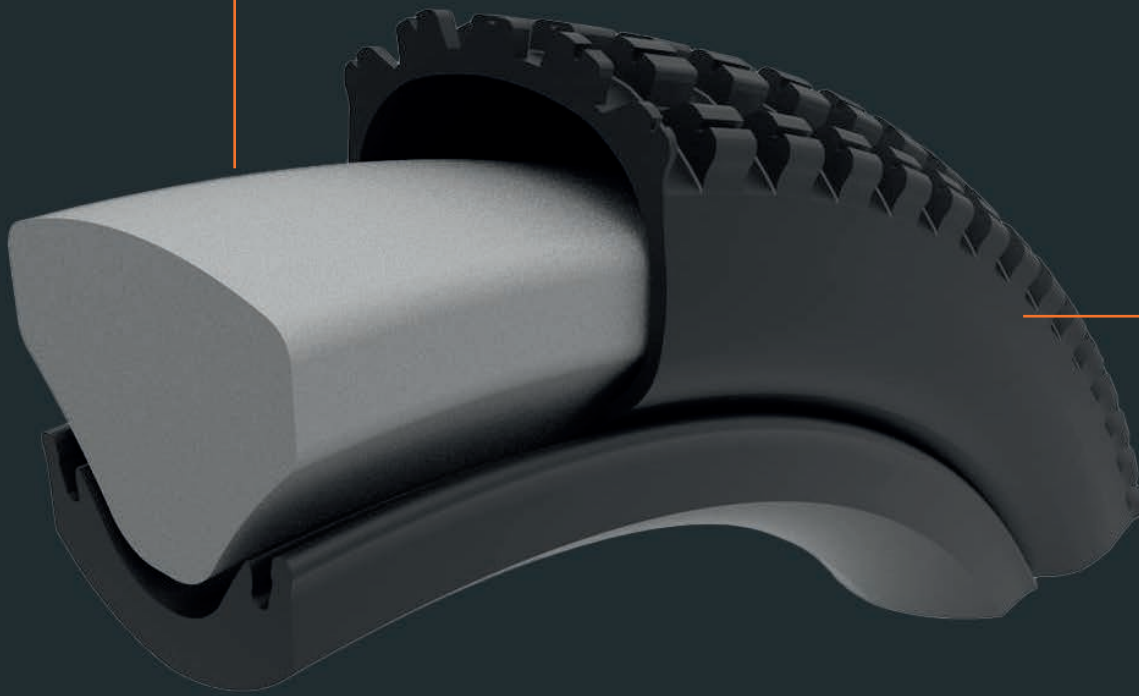

MIDSOLE

SOLE