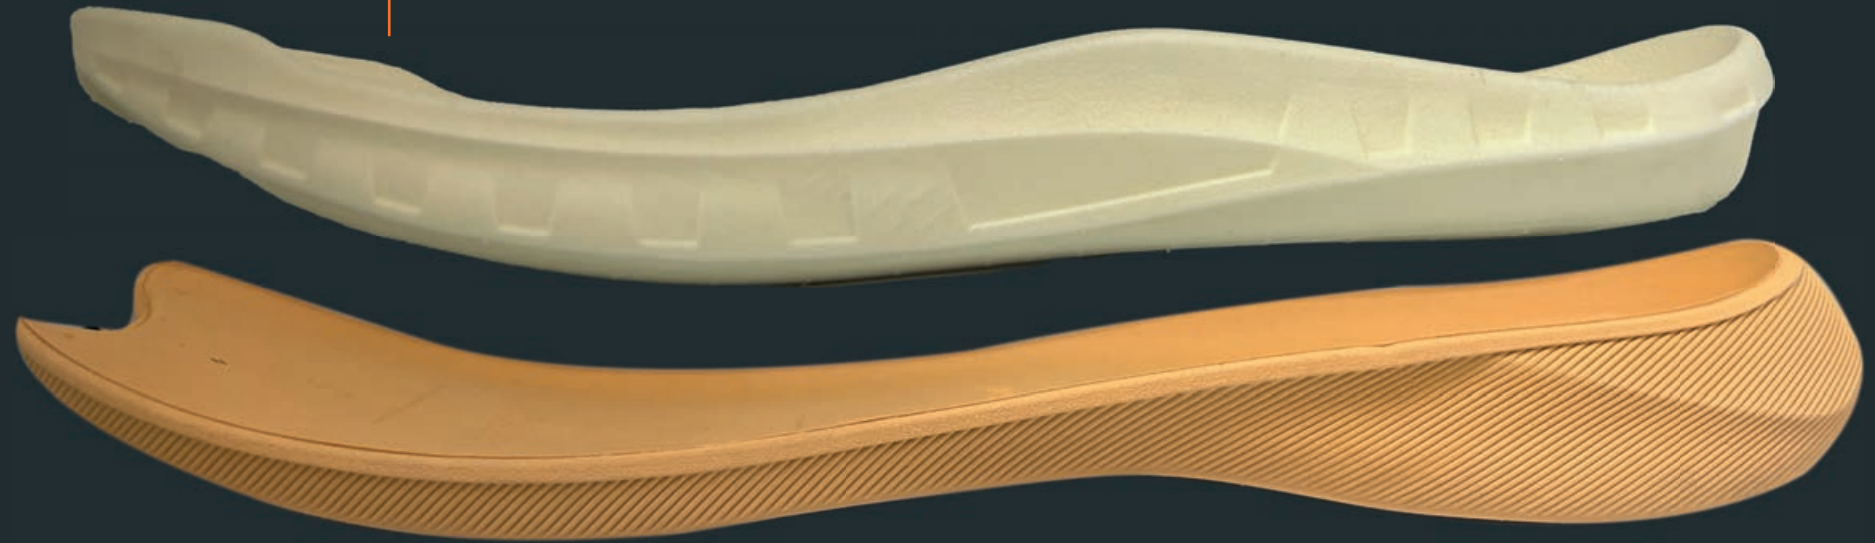

ENDURO RO

ATOM GRIP

Featuring ATOM GRIP, a high level grip and durability system with 4.5mm lugs inspired by the Enduro Extreme tire

The sole is composed of chloroprene (a material used in climbing shoes), which allows for exceptional grip performance

The pyramid shaped lugs are designed to minimize mud and dirt retention, ensuring maximum grip

TRAIL RUNNING SS25 | **TERRA MAX**

MIDSOLE

SOLE

CUSHIONING: MOUSSE MAX

Provides maximum comfort and a soft landing to reduce impact on joints