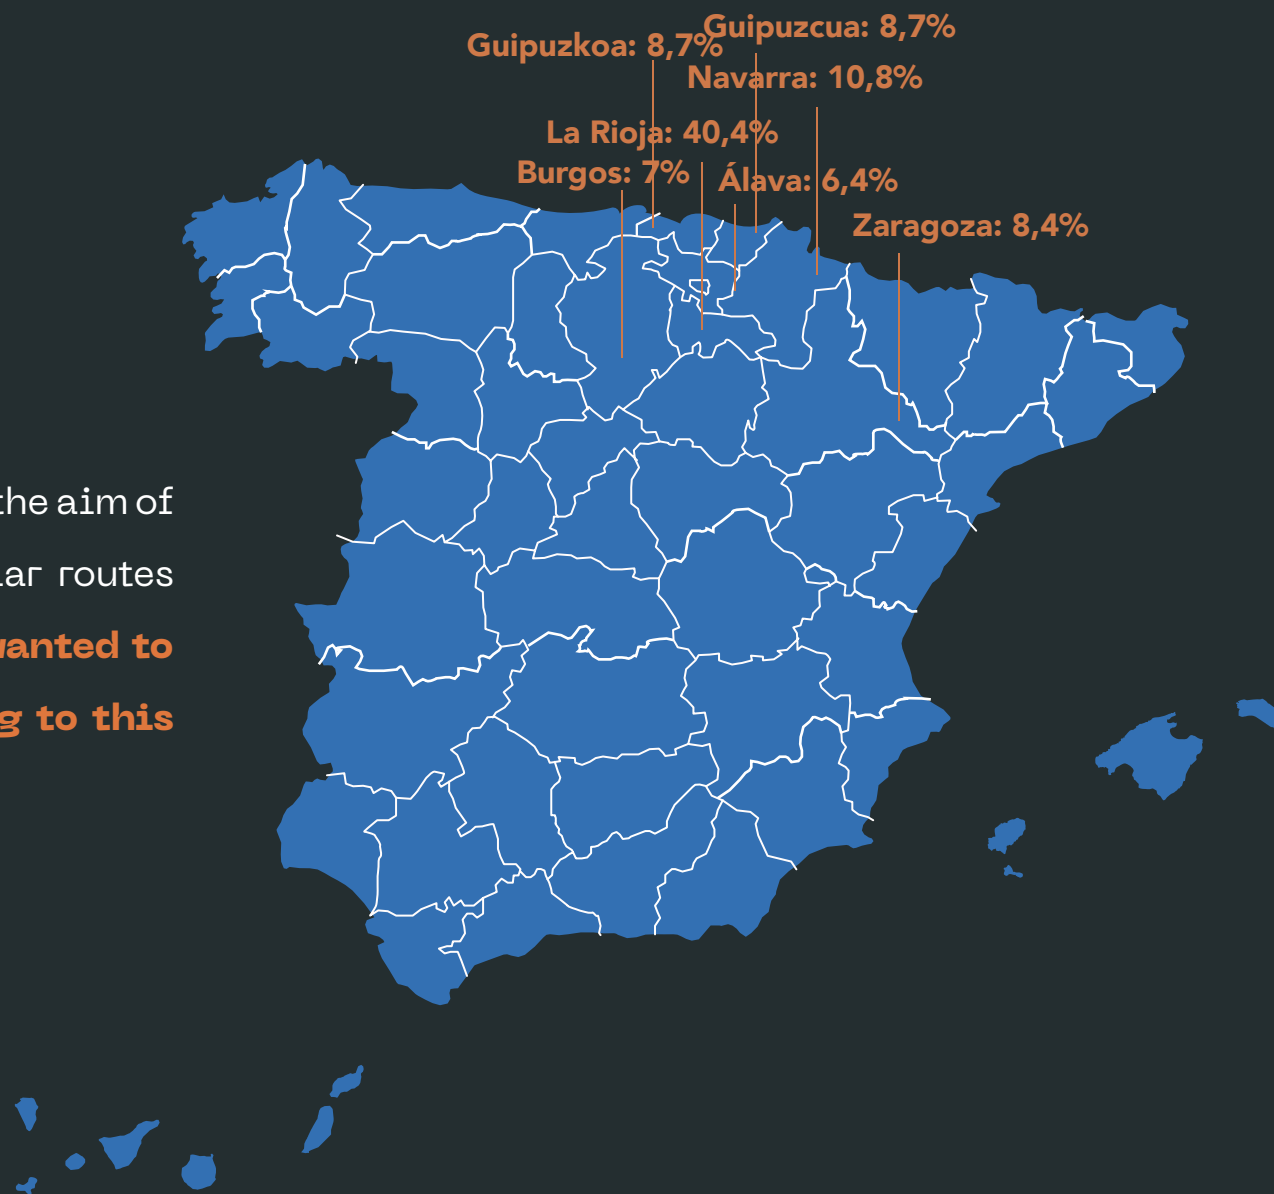

TRAIL XTREM

Atom Isasa Trail Xtrem was born with the aim of making known unknown and spectacular routes of Arnedo. **The whole organization wanted to transfer its passion for trail running to this event.**