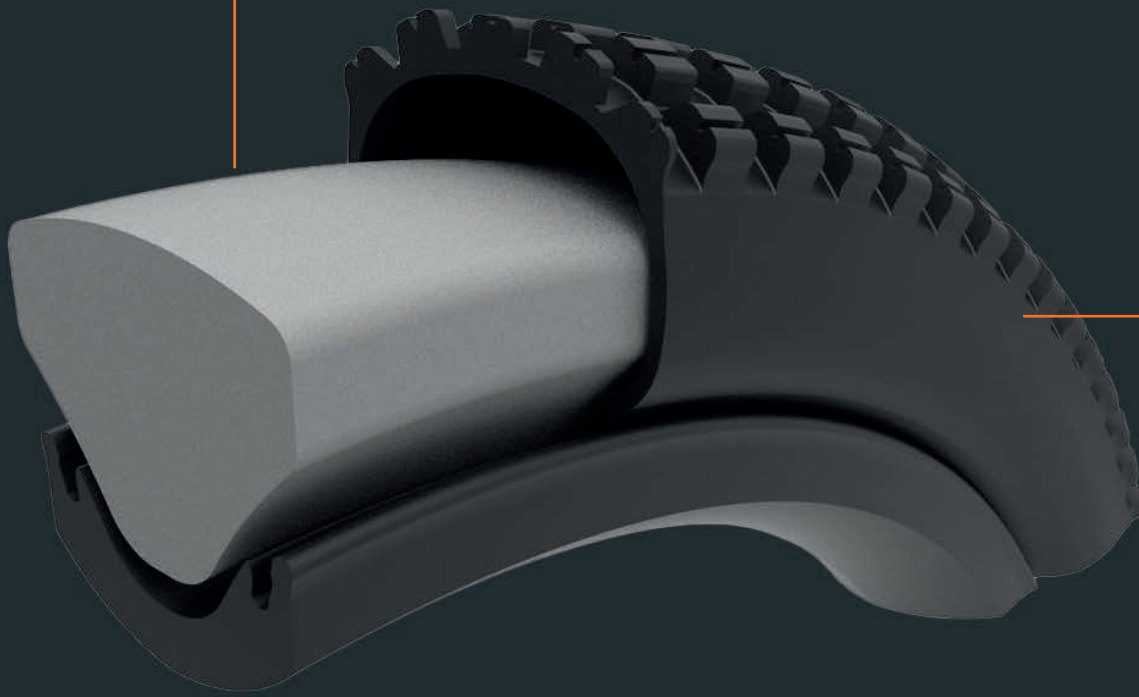

TRAIL RUNNING SS25 | **TERRA MAX**

MIDSOLE

SOLE